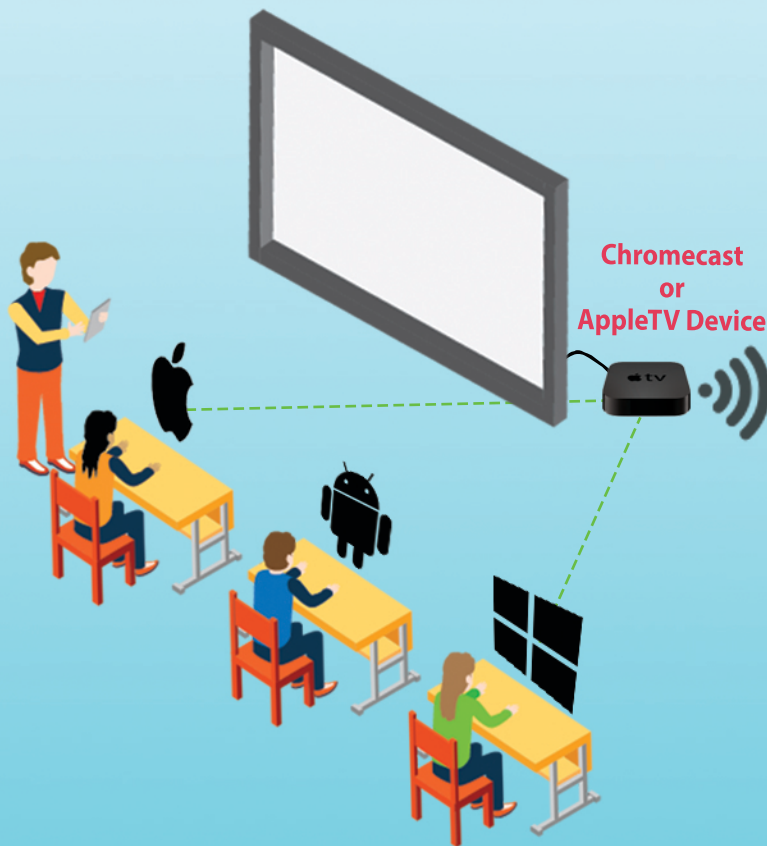

Ditto

AT A GLANCE

Wireless screen mirroring
for Apple and PCs

Works with existing
AppleTV or Chromecast

Users connect through
one interface

Manage multiple rooms
from one location

One user can mirror their
screen at a time

$149 / year per room

BEST FOR

- + Users who manage multiple rooms
- + Pre-existing AppleTV / Chromecast
- + BYOD environment
- + One presenter at a time
- + Streaming video within presentations

WATCH OUT FOR

- Android & Chromebook unsupported
- Provide clear instructions for connecting
- Connecting to displays in different locations
- Cloud account required and can see all rooms/locations