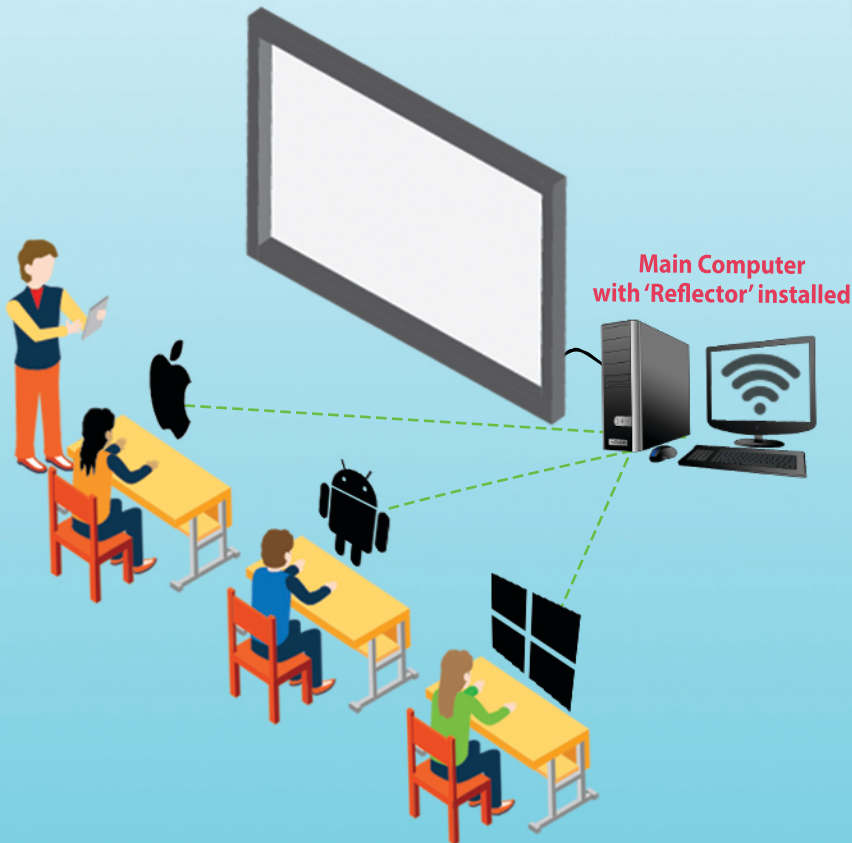

Kramer VIA Go

AT A GLANCE

Wireless screen mirroring for most common devices

Hardware attaches to display via HDMI

Users connect through one interface

Two users can mirror screen simultaneously

On-screen randomized code for security

\$354 / device

BEST FOR

- + Collaborative Learning Spaces
- + Studios & Maker Spaces
- + Conference Rooms
- + Compatible with all personal devices

WATCH OUT FOR

- No moderator capabilities
- Wireless service request
- First time users must download VIA app

Reflector

AT A GLANCE

Wireless screen mirroring for all common devices

Main computer attaches to display via HDMI

Multiple users stream to the main computer

Main computer moderates whose screen is shared

Supports screen recording and annotating

Ditto

AT A GLANCE

Wireless screen mirroring
for Apple and PCs

Works with existing
AppleTV or Chromecast

Users connect through
one interface

Manage multiple rooms
from one location

One user can mirror their
screen at a time